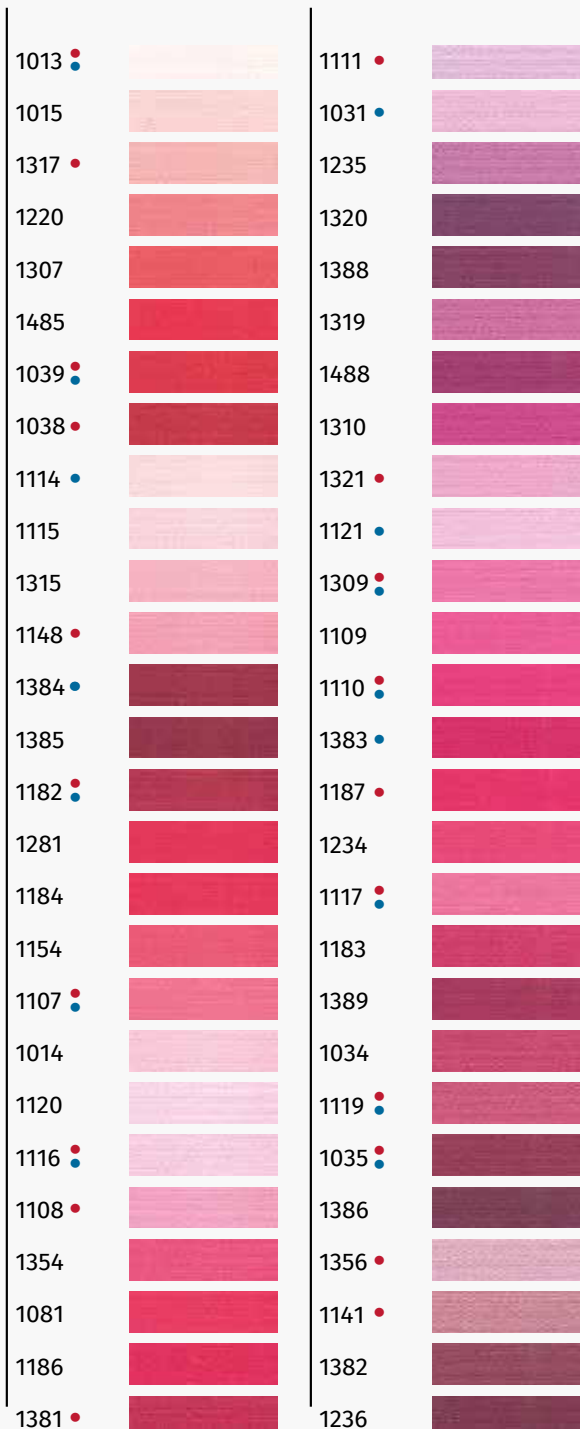

人造丝绣花线

Made in Germany

MADEIRA®

1**2****CLASSIC** • No. 30 • No. 60

3

4

● No. 30 ● No. 60

5